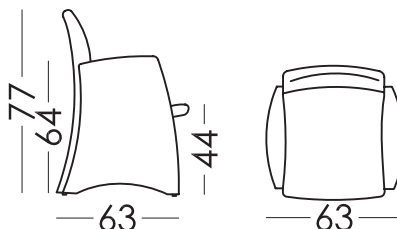

## Measures

Width:	63cm
Height:	82cm
Depth:	63cm
Seat height:	50cm
Arm height:	69cm
Back height:	42cm
Depth open:	-cm

## Technical information

Frame:	Wood, pine and board
Sueat suspension:	N.E.A
Back suspension:	80mm webbing suspension
Seat firmness:	Medium hardness touch (white)
Seat foam:	Polyurethane 35Kg + Fibre
Back cushions:	Rubber 30Kg + fibre 400 gr
Loose cushions:	Fibra fibersilk 100%
Removable cover:	-